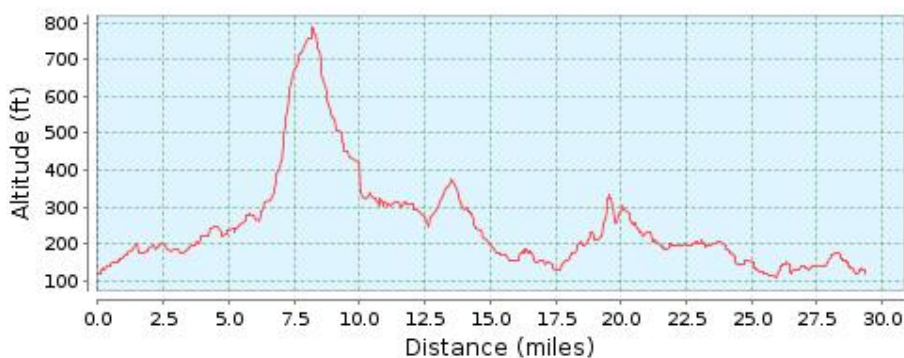

Inchcombe Long Route

Altitude Profile

Altitude range

679 feet (Altitude from 108 feet to 787 feet)

Total climb 1,926 feet

Total descent 1,932 feet

GPSies-Index 8.12 New! (experimental)

ClimbByBike-Index 78.78

Total descent 1,654 feet

GPSies-Index 6.98 New! (experimental)

ClimbByBike-Index 67.43

Fiets-Index 0.07

Wrong altitude? Recalculate!

Report track as inappropriate or spam

Inchcombe Short Route

Altitude Profile

Altitude range

679 feet (Altitude from 108 feet to 787 feet)

Total climb 1,417 feet

Total descent 1,427 feet

GPSies-Index 5.72 New! (experimental)

ClimbByBike-Index 54.85

Fiets-Index 0.09

Wrong altitude? Recalculate!